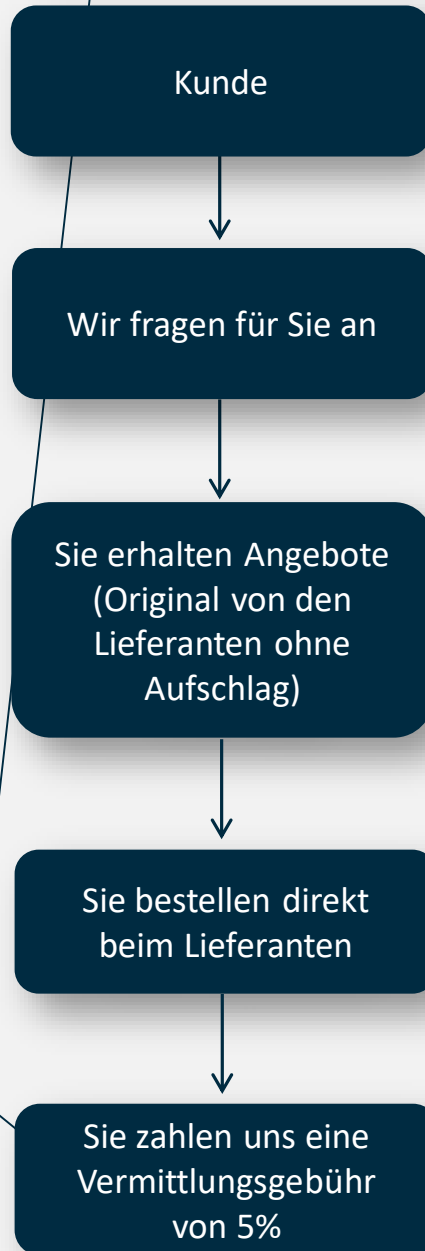

The page features a minimalist design with three thin, dark lines intersecting. One line runs diagonally from the top-left towards the bottom-right. Two other lines intersect it: one from the top-right towards the bottom-left, and another from the bottom-left towards the top-right. Two small, solid black dots are placed at the intersection points of the lines. The text is positioned to the left of these lines.

GREVE-GLOBAL

Ablauf Bestellung

Vielen Dank für Ihre Aufmerksamkeit !

GREVE-GLOBAL

Ralf Greve

Im Paradies 6

D-32312 Lübbecke

Tel.: +49 (0)5743/728981-2